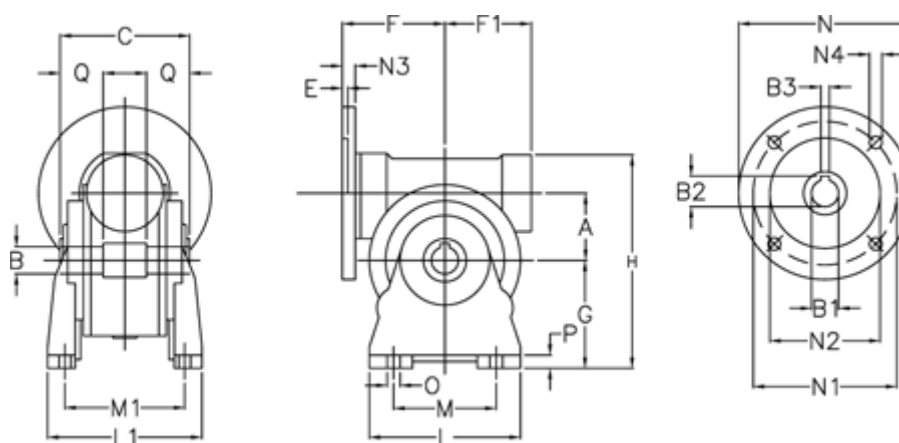

Data Sheet

Article number: 3902185020260

Description: Worm gear
VF 185-A-20-180B5, without lubrication

Measures

A	= 185.4	F1	= 205	N1	= 300
B	= 60 H7	G	= 254	N2	= 250
B1 E7	= 48	H	= 457	N3	= 18
B2	= 51.2	L	= 360	N4	= 18
B3 H9	= 14	L1	= 320	O	= 22
C	= 190	M	= 270	P	= 22
E	= 4	M1	= 251	Q	= 65
F	= 217	N	= 350		